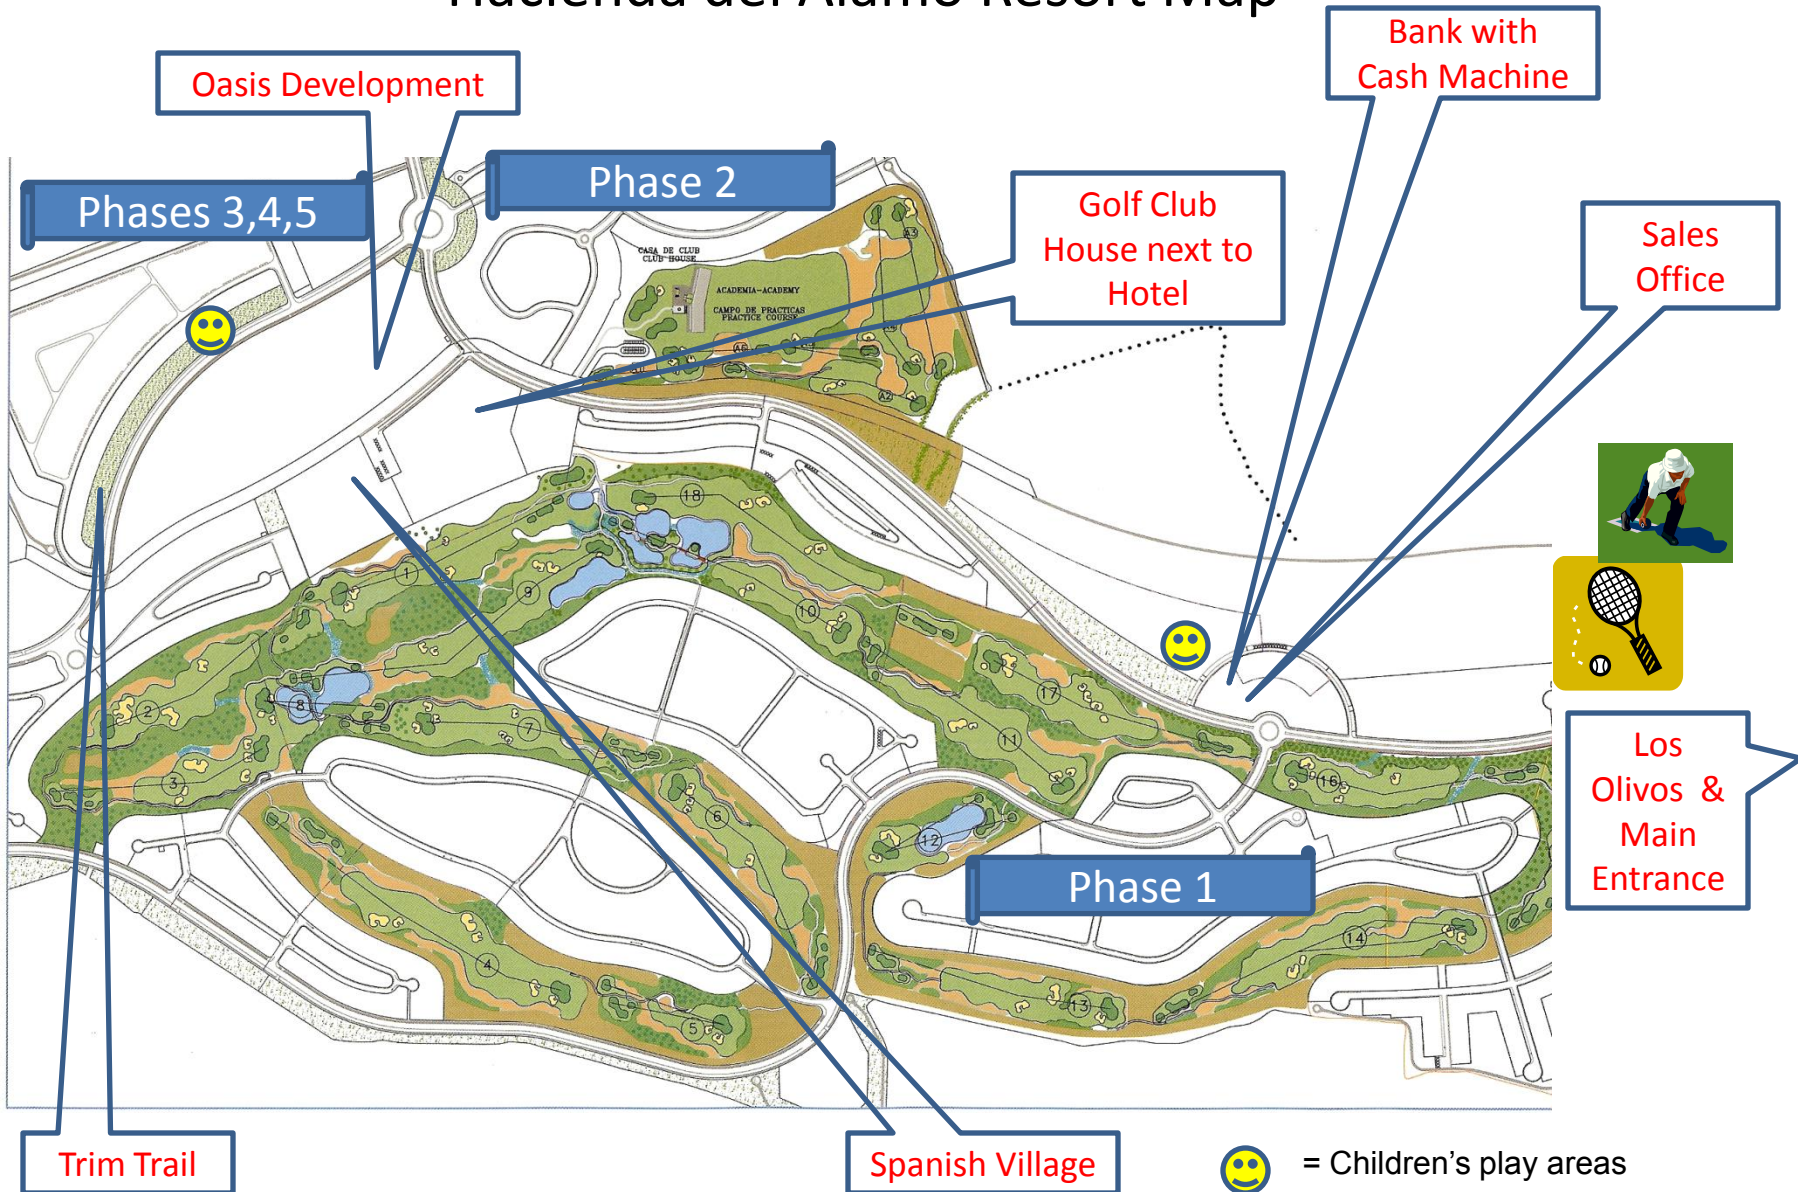

Fuente Alamo Essential's Map

This is not exhaustive but limited for clarity

El Cojo simple Venta for Sunday lunch

Hacienda del Alamo

Jaipur Palace Indian Restaurant edge of town industrial estate 968580565

El Buen Descanso Spanish Restaurant at side of road 968163642

This is not an exhaustive list but a simple guide. There are many restaurants in Cartagena, Murcia and Puerto de Mazzaron

Hacienda del Alamo Resort Map

The Golf course is not to be used for dog walking, biking, jogging or as children's play area due to risk from golf balls and is for the use of golfers only.

Phase 1 street names begin with "A", Phase 2 with "B" and so on.