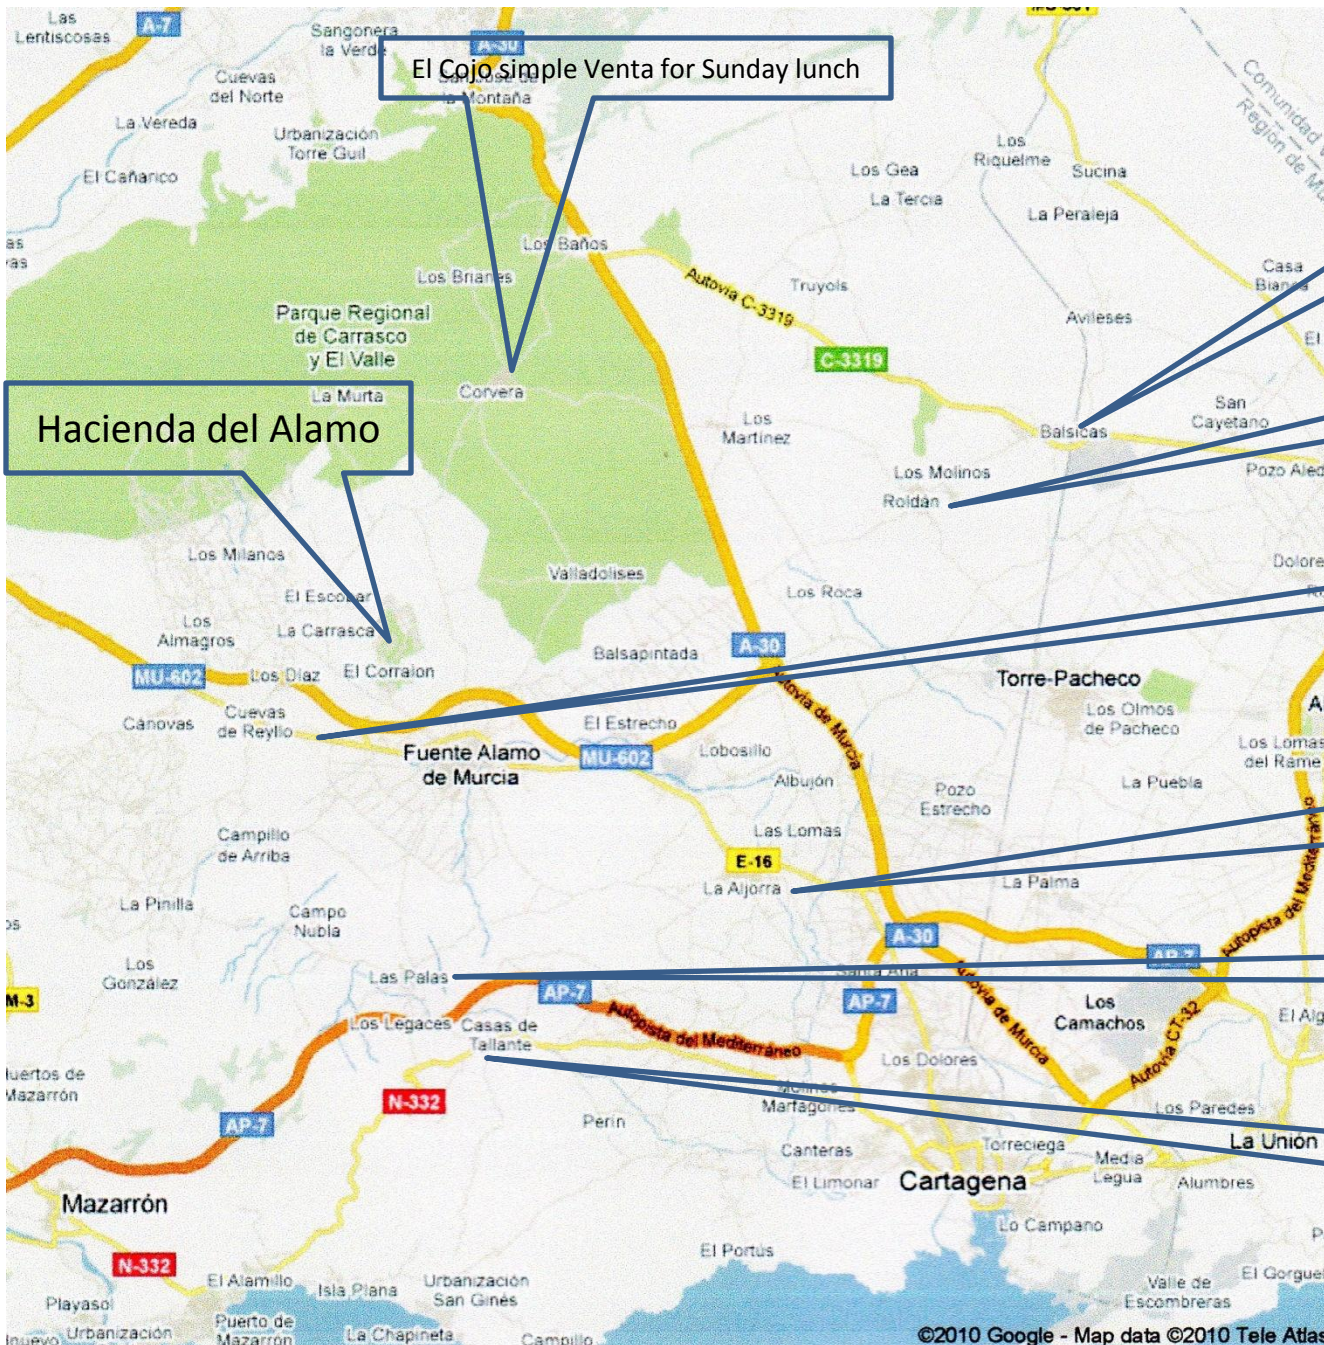

Fuente Alamo Essential's Map

This is not exhaustive but limited for clarity

El Cojo simple Venta for Sunday lunch

Hacienda del Alamo

Jaipur Palace Indian Restaurant edge of town industrial estate 968580565

El Buen Descanso Spanish Restaurant at side of road 968163642

This is not an exhaustive list but a simple guide. There are many restaurants in Cartagena, Murcia and Puerto de Mazzaron

Hacienda del Alamo Resort Map